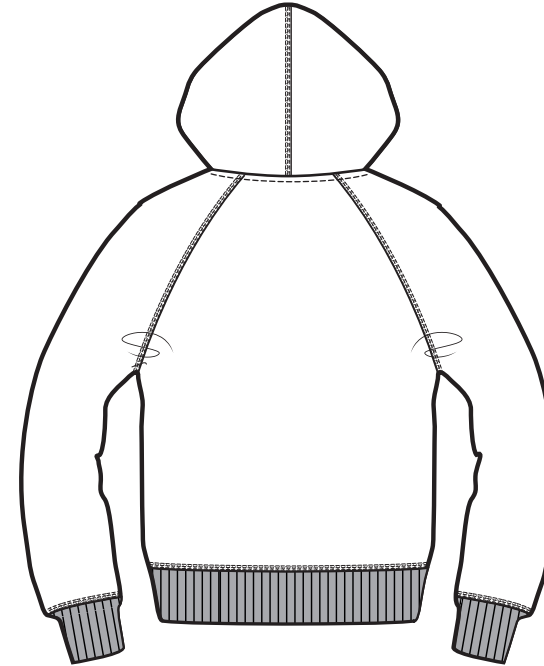

FRONT

BACK

SIZES		XS	S	M	L	XL	XXL	XXXL
A	Half Chest 2,5cm below armhole	48,5	51	53,5	56	59	62	65
B	Body Length (from HPS)	65	67	69	71	73	75	77
C	Sleeve length	75	76,5	78	79,5	81	82,5	84